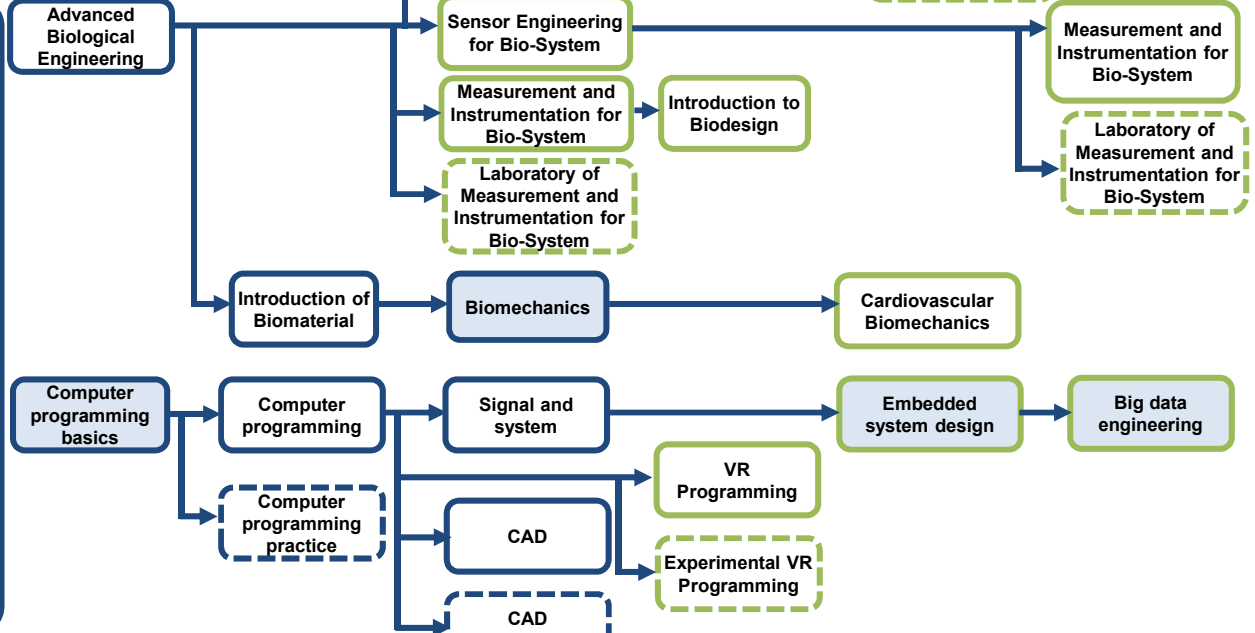

# Bio-Mechatronic Engineering

Core Major
Intensive Major
Experiments
Convergence Course

2<sup>nd</sup> Grade
3<sup>rd</sup> Grade
4<sup>th</sup> Grade

1<sup>st</sup> Semester
2<sup>nd</sup> Semester
1<sup>st</sup> Semester
2<sup>nd</sup> Semester
1<sup>st</sup> Semester
2<sup>nd</sup> Semester

## Smart Mechatronics

## Bio ICT